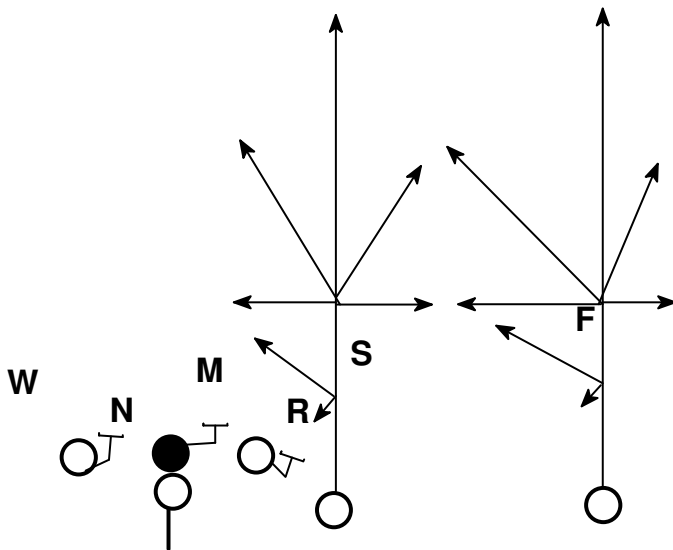

### 30 Series

QB reverse pivot on all plays (Opens away from TBs initial direction)

30 designates that the TB is receiving the ball

Man blocking schemes

Lead - tells the FB that he/she is the lead blocker

### 40 Series

QB opens to play

40 designates that the TB is receiving the ball

Zone blocking schemes

Lead - tells the FB or Slot that he/she is the lead blocker

BOB - tells the FB or Slot to Block on Backside of play

Slot Left 43 Lead

Slot Right 44 Bob

Slot Left 43 Bob

Pro 44 Shovel Drag

Pro 43 Shovel Drag

Ace Wide Right 60 (Route)

Ace Wide Left 61 (Route)

Ace Wide Right 68 (Route)

Ace Wide Left 69 (Route)

Ace Wide and Slot Right 50 (Route)

Play Call is Inside Route then Outside

Ace Wide and Slot Left 51 (Route)

Twin Slot Right 50 (Routes) 46

Twin Slot Right 51 (Routes) 46

Twin Slots Right 18 Power Sweep