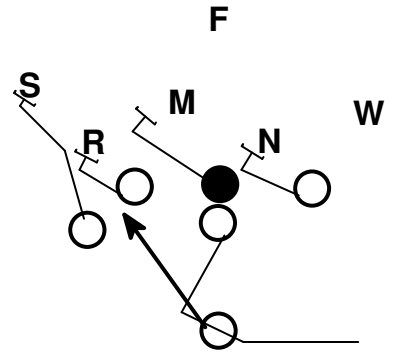

### 30 Series

QB reverse pivot on all plays (Opens away from TBs initial direction)

30 designates that the TB is receiving the ball

Man blocking schemes

Lead - tells the FB that he/she is the lead blocker

### 40 Series

QB opens to play

40 designates that the TB is receiving the ball

Zone blocking schemes

Lead - tells the FB or Slot that he/she is the lead blocker

BOB - tells the FB or Slot to Block on Backside of play

Pro 34 Counter Boot Slam Drag

39 Toss

38 Toss

Ace Wide Left 39 Toss Crack

Ace Wide Right 38 Toss Crack

32 Lead

31 Lead

Slot Right 44 Lead

Slot Left 43 Lead

Slot Right 44 Bob

Slot Left 43 Bob

Pro 44 Shovel Drag

Pro 43 Shovel Drag

Ace Wide Right 60 (Route)

Ace Wide Left 61 (Route)

Ace Wide Right 68 (Route)