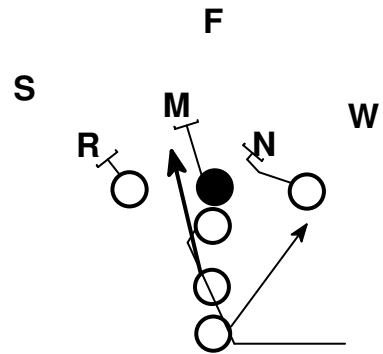

### 30 Series

QB reverse pivot on all plays (Opens away from TBs initial direction)

30 designates that the TB is receiving the ball

Man blocking schemes

Lead - tells the FB that he/she is the lead blocker

### 40 Series

QB opens to play

40 designates that the TB is receiving the ball

Zone blocking schemes

Lead - tells the FB or Slot that he/she is the lead blocker

BOB - tells the FB or Slot to Block on Backside of play

Ace Wide Left 69 (Route)

Ace Wide and Slot Right 50 (Route)

Play Call is Inside Route then Outside

Ace Wide and Slot Left 51 (Route)

Twin Slot Right 50 (Routes) 46

Twin Slot Right 51 (Routes) 46

Twin Slots Right 18 Power Sweep

Twin Slots Right 19 Power Sweep

Twin Slot Right Fake 18 Power Sweep End Around

Twin Slot Left Fake 19 Power Sweep End Around

Twin Wide Right 12 QB Sneak

22 Split Dive

21 Split Dive

33 Split Dive

34 Split Dive