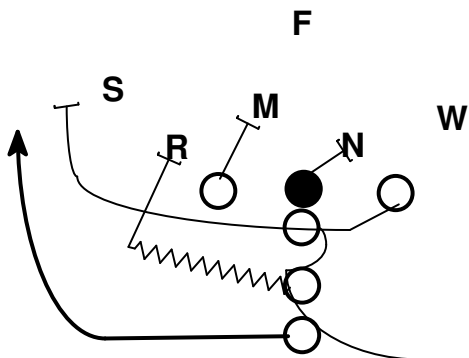

Ace Wide Left 39 Toss Crack

39 Toss