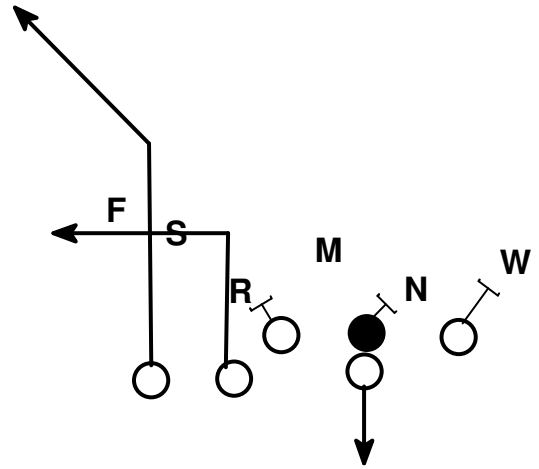

### 30 Series

QB reverse pivot on all plays (Opens away from TBs initial direction)

30 designates that the TB is receiving the ball

Man blocking schemes

Lead - tells the FB that he/she is the lead blocker

Slot Left 43 Lead

Slot Right 44 Bob

Slot Left 43 Bob

Pro 44 Shovel Drag

Pro 43 Shovel Drag

Ace Wide Right 60 (Route)

Ace Wide Left 61 (Route)

Ace Wide Right 68 (Route)

Ace Wide Left 69 (Route)

Ace Wide and Slot Right 50 (Route)

Play Call is Inside Route then Outside

Ace Wide and Slot Left 51 (Route)

Twin Slot Right 50 (Routes) 46

Twin Slot Right 51 (Routes) 46

Twin Slots Right 18 Power Sweep

Twin Slots Right 19 Power Sweep

Twin Slot Right Fake 18 Power Sweep End Around

Twin Slot Left Fake 19 Power Sweep End Around

Twin Wide Right 12 QB Sneak

22 Split Dive

21 Split Dive

33 Split Dive

34 Split Dive