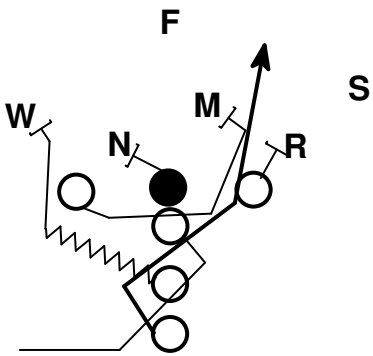

Pro 33 Back Flat

33 Counter