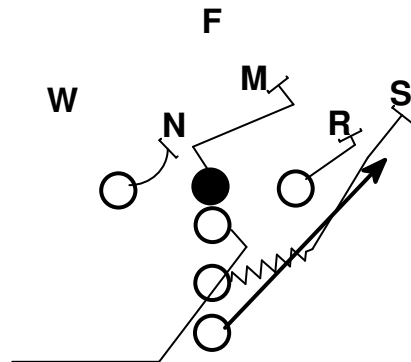

### 30 Series

QB reverse pivot on all plays (Opens away from TBs initial direction)

30 designates that the TB is receiving the ball

Man blocking schemes

Lead - tells the FB that he/she is the lead blocker

### Offensive Numbered Holes

# Offensive Formations

<p>I Formation</p> 	<p>Split</p>
<p>Slot Right</p> 	<p>Split Strong/Weak</p>
<p>Wide Right</p> 	<p>I Strong/Weak</p>
<p>Slot Right Wide Right</p> 	<p>Slot Left Wide Right</p> 
<p>Twin Wide Right</p> 	<p>Spread Double Wide</p> 
<p>Twin Slot Right</p> 	<p>Shotgun Spread Double Slot</p> 
<p>Double Wide</p> 	
<p>Double Slot</p> 	

# Receiver Routes

Route Tree

Other Routes

33 Lead

34 Lead

33 Lead

34 Lead

33 Counter