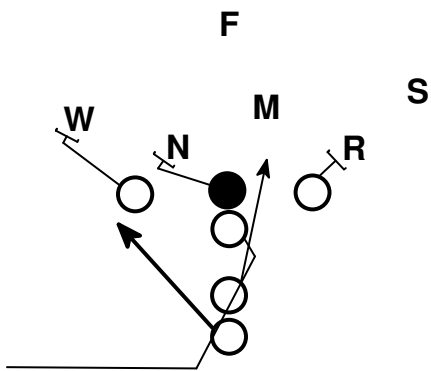

### 30 Series

QB reverse pivot on all plays (Opens away from TBs initial direction)

30 designates that the TB is receiving the ball

Man blocking schemes

Lead - tells the FB that he/she is the lead blocker

### 40 Series

QB opens to play

40 designates that the TB is receiving the ball

Zone blocking schemes

Lead - tells the FB or Slot that he/she is the lead blocker

BOB - tells the FB or Slot to Block on Backside of play

Ace Wide Left 69 (Route)

Ace Wide and Slot Right 50 (Route)

Play Call is Inside Route then Outside

Ace Wide and Slot Left 51 (Route)

Twin Slot Right 50 (Routes) 46

Twin Slot Right 51 (Routes) 46

Twin Slots Right 18 Power Sweep

Twin Slots Right 19 Power Sweep

Twin Slot Right Fake 18 Power Sweep End Around

Twin Slot Left Fake 19 Power Sweep End Around

Twin Wide Right 12 QB Sneak

22 Split Dive

21 Split Dive

33 Split Dive

34 Split Dive