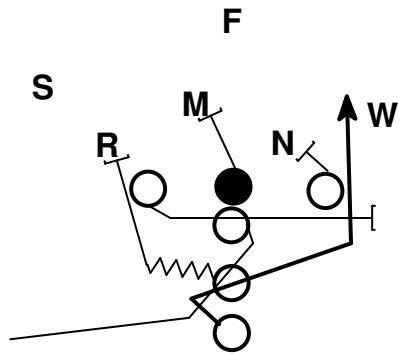

### 30 Series

QB reverse pivot on all plays (Opens away from TBs initial direction)

30 designates that the TB is receiving the ball

Man blocking schemes

Lead - tells the FB that he/she is the lead blocker

### Offensive Numbered Holes

# Offensive Formations

<p>I Formation</p> 	<p>Split</p>
<p>Slot Right</p> 	<p>Split Strong/Weak</p>
<p>Wide Right</p> 	<p>I Strong/Weak</p>
<p>Slot Right Wide Right</p> 	<p>Slot Left Wide Right</p> 
<p>Twin Wide Right</p> 	<p>Spread Double Wide</p> 
<p>Twin Slot Right</p> 	<p>Shotgun Spread Double Slot</p> 
<p>Double Wide</p> 	
<p>Double Slot</p> 	

# Receiver Routes

Route Tree

Other Routes

33 Lead

34 Lead

33 Lead

34 Lead

33 Counter