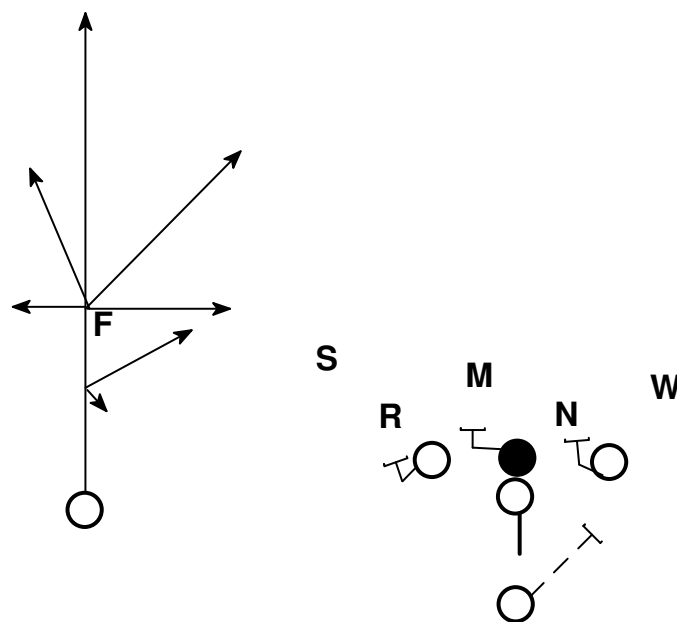

### 30 Series

QB reverse pivot on all plays (Opens away from TBs initial direction)

30 designates that the TB is receiving the ball

Man blocking schemes

Lead - tells the FB that he/she is the lead blocker

### 40 Series

QB opens to play

40 designates that the TB is receiving the ball

Zone blocking schemes

Lead - tells the FB or Slot that he/she is the lead blocker

BOB - tells the FB or Slot to Block on Backside of play

Slot Left 43 Lead

Slot Right 44 Bob

Slot Left 43 Bob

Pro 44 Shovel Drag

Pro 43 Shovel Drag

Ace Wide Right 60 (Route)

Ace Wide Left 61 (Route)

Ace Wide Right 68 (Route)

Ace Wide Left 69 (Route)

Ace Wide and Slot Right 50 (Route)

Play Call is Inside Route then Outside

Ace Wide and Slot Left 51 (Route)

Twin Slot Right 50 (Routes) 46

Twin Slot Right 51 (Routes) 46

Twin Slots Right 18 Power Sweep