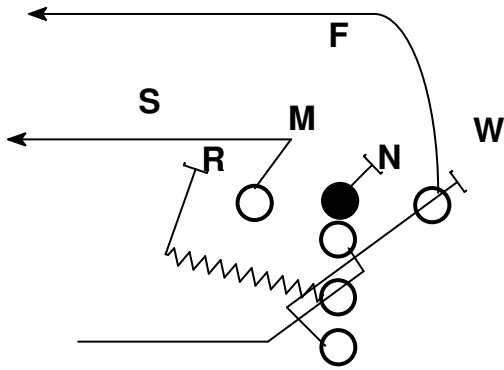

### 30 Series

QB reverse pivot on all plays (Opens away from TBs initial direction)

30 designates that the TB is receiving the ball

Man blocking schemes

Lead - tells the FB that he/she is the lead blocker

# Offensive Formations

<p>I Formation</p> 	<p>Split</p>
<p>Slot Right</p> 	<p>Split Strong/Weak</p>
<p>Wide Right</p> 	<p>I Strong/Weak</p>
<p>Slot Right Wide Right</p> 	<p>Slot Left Wide Right</p> 
<p>Twin Wide Right</p> 	<p>Spread Double Wide</p> 
<p>Twin Slot Right</p> 	<p>Shotgun Spread Double Slot</p> 
<p>Double Wide</p> 	
<p>Double Slot</p> 	

# Receiver Routes

Route Tree

Other Routes

33 Lead

34 Lead

33 Lead

34 Lead

33 Counter

34 Counter

33 Counter

34 Counter

Pro 33 Back Flat

Pro 34 Back Flat

Pro 33 Back Flat End Post

Pro 34 Back Flat End Post

Pro 33 Counter Boot Slam Drag