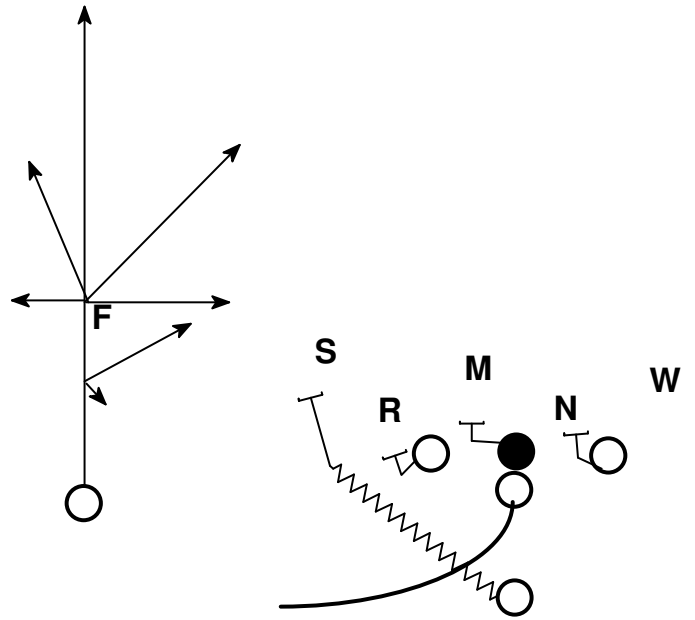

### 30 Series

QB reverse pivot on all plays (Opens away from TBs initial direction)

30 designates that the TB is receiving the ball

Man blocking schemes

Lead - tells the FB that he/she is the lead blocker

Slot Left 43 Lead

Slot Right 44 Bob

Slot Left 43 Bob

Pro 44 Shovel Drag

Pro 43 Shovel Drag

Ace Wide Right 60 (Route)

Ace Wide Left 61 (Route)

Ace Wide Right 68 (Route)

Ace Wide Left 69 (Route)

Ace Wide and Slot Right 50 (Route)

Play Call is Inside Route then Outside

Ace Wide and Slot Left 51 (Route)

Twin Slot Right 50 (Routes) 46

Twin Slot Right 51 (Routes) 46

Twin Slots Right 18 Power Sweep