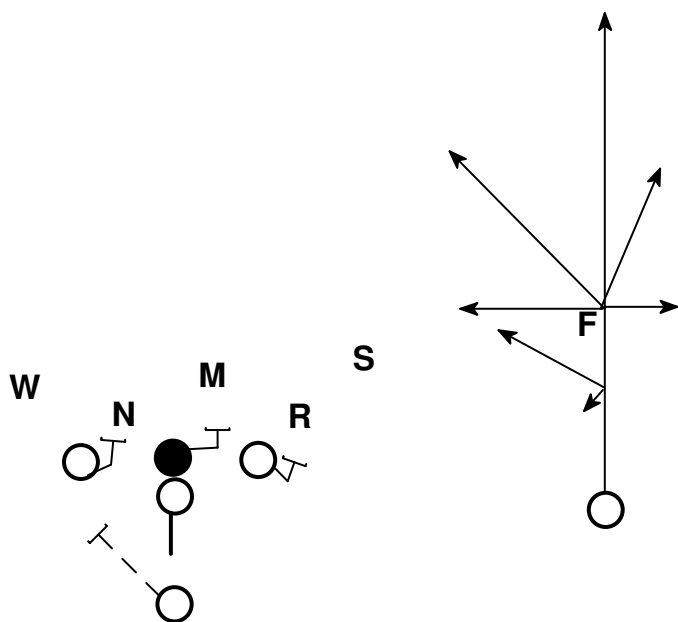

### 30 Series

QB reverse pivot on all plays (Opens away from TBs initial direction)

30 designates that the TB is receiving the ball

Man blocking schemes

Lead - tells the FB that he/she is the lead blocker

### 40 Series

QB opens to play

40 designates that the TB is receiving the ball

Zone blocking schemes

Lead - tells the FB or Slot that he/she is the lead blocker

BOB - tells the FB or Slot to Block on Backside of play

Slot Left 43 Lead

Slot Right 44 Bob

Slot Left 43 Bob

Pro 44 Shovel Drag

Pro 43 Shovel Drag

Ace Wide Right 60 (Route)

Ace Wide Left 61 (Route)

Ace Wide Right 68 (Route)

Ace Wide Left 69 (Route)

Ace Wide and Slot Right 50 (Route)

Play Call is Inside Route then Outside

Ace Wide and Slot Left 51 (Route)

Twin Slot Right 50 (Routes) 46

Twin Slot Right 51 (Routes) 46

Twin Slots Right 18 Power Sweep