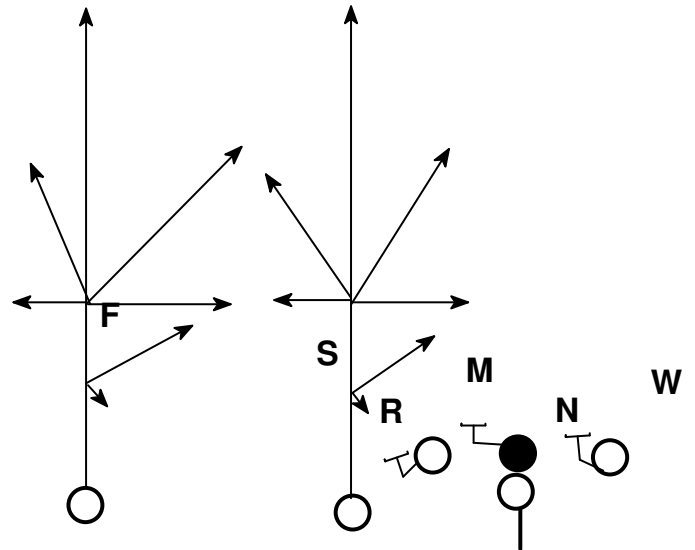

### 30 Series

QB reverse pivot on all plays (Opens away from TBs initial direction)

30 designates that the TB is receiving the ball

Man blocking schemes

Lead - tells the FB that he/she is the lead blocker

Slot Left 43 Lead

Slot Right 44 Bob

Slot Left 43 Bob

Pro 44 Shovel Drag

Pro 43 Shovel Drag

Ace Wide Right 60 (Route)

Ace Wide Left 61 (Route)

Ace Wide Right 68 (Route)

Ace Wide Left 69 (Route)

Ace Wide and Slot Right 50 (Route)

Play Call is Inside Route then Outside

Ace Wide and Slot Left 51 (Route)

Twin Slot Right 50 (Routes) 46

Twin Slot Right 51 (Routes) 46

Twin Slots Right 18 Power Sweep

Twin Slots Right 19 Power Sweep

Twin Slot Right Fake 18 Power Sweep End Around

Twin Slot Left Fake 19 Power Sweep End Around

Twin Wide Right 12 QB Sneak

22 Split Dive

21 Split Dive

33 Split Dive

34 Split Dive