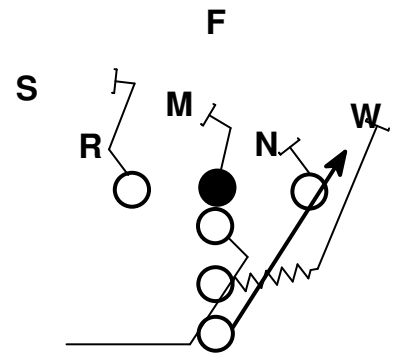

### 30 Series

QB reverse pivot on all plays (Opens away from TBs initial direction)

30 designates that the TB is receiving the ball

Man blocking schemes

Lead - tells the FB that he/she is the lead blocker

### Offensive Numbered Holes

# Offensive Formations

<p>I Formation</p> 	<p>Split</p>
<p>Slot Right</p> 	<p>Split Strong/Weak</p>
<p>Wide Right</p> 	<p>I Strong/Weak</p>
<p>Slot Right Wide Right</p> 	<p>Slot Left Wide Right</p> 
<p>Twin Wide Right</p> 	<p>Spread Double Wide</p> 
<p>Twin Slot Right</p> 	<p>Shotgun Spread Double Slot</p> 
<p>Double Wide</p> 	
<p>Double Slot</p> 	

# Receiver Routes

Route Tree

Other Routes

33 Lead

34 Lead

33 Lead

34 Lead

33 Counter