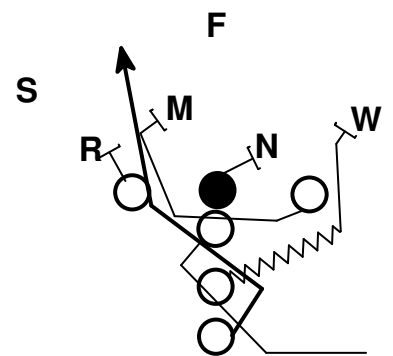

Pro 34 Back Flat

34 Counter