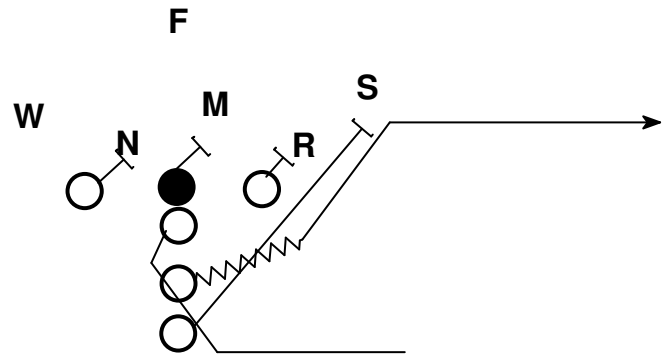

### 30 Series

QB reverse pivot on all plays (Opens away from TBs initial direction)

30 designates that the TB is receiving the ball

Man blocking schemes

Lead - tells the FB that he/she is the lead blocker

# Offensive Formations

<p>I Formation</p> 	<p>Split</p>
<p>Slot Right</p> 	<p>Split Strong/Weak</p>
<p>Wide Right</p> 	<p>I Strong/Weak</p>
<p>Slot Right Wide Right</p> 	<p>Slot Left Wide Right</p> 
<p>Twin Wide Right</p> 	<p>Spread Double Wide</p> 
<p>Twin Slot Right</p> 	<p>Shotgun Spread Double Slot</p> 
<p>Double Wide</p> 	
<p>Double Slot</p> 	

# Receiver Routes

Route Tree

Other Routes

33 Lead

34 Lead

33 Lead

34 Lead

33 Counter

34 Counter

33 Counter

34 Counter

Pro 33 Back Flat

Pro 34 Back Flat

Pro 33 Back Flat End Post

Pro 34 Back Flat End Post

Pro 33 Counter Boot Slam Drag