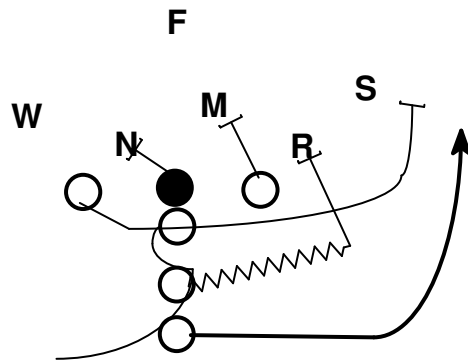

Ace Wide Right 38 Toss Crack

38 Toss