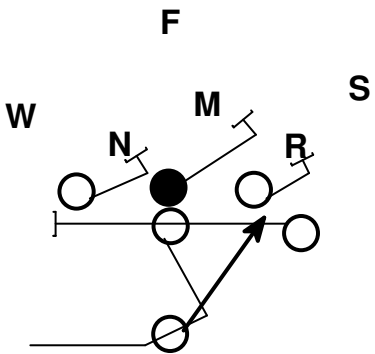

### 30 Series

QB reverse pivot on all plays (Opens away from TBs initial direction)

30 designates that the TB is receiving the ball

Man blocking schemes

Lead - tells the FB that he/she is the lead blocker

### 40 Series

QB opens to play

40 designates that the TB is receiving the ball

Zone blocking schemes

Lead - tells the FB or Slot that he/she is the lead blocker

BOB - tells the FB or Slot to Block on Backside of play

Pro 34 Counter Boot Slam Drag

39 Toss

38 Toss

Ace Wide Left 39 Toss Crack

Ace Wide Right 38 Toss Crack

32 Lead

31 Lead

Slot Right 44 Lead

Slot Left 43 Lead

Slot Right 44 Bob

Slot Left 43 Bob

Pro 44 Shovel Drag

Pro 43 Shovel Drag

Ace Wide Right 60 (Route)

Ace Wide Left 61 (Route)

Ace Wide Right 68 (Route)