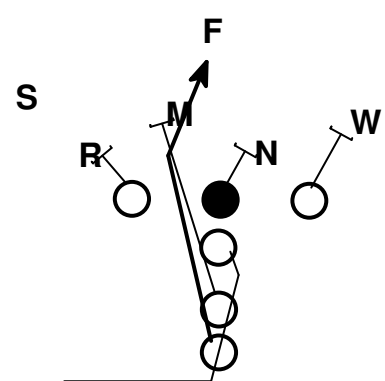

### 30 Series

QB reverse pivot on all plays (Opens away from TBs initial direction)

30 designates that the TB is receiving the ball

Man blocking schemes

Lead - tells the FB that he/she is the lead blocker

### 40 Series

QB opens to play

40 designates that the TB is receiving the ball

Zone blocking schemes

Lead - tells the FB or Slot that he/she is the lead blocker

BOB - tells the FB or Slot to Block on Backside of play

Pro 34 Counter Boot Slam Drag

39 Toss

38 Toss

Ace Wide Left 39 Toss Crack

Ace Wide Right 38 Toss Crack

32 Lead

31 Lead

Slot Right 44 Lead

Slot Left 43 Lead

Slot Right 44 Bob

Slot Left 43 Bob

Pro 44 Shovel Drag

Pro 43 Shovel Drag

Ace Wide Right 60 (Route)

Ace Wide Left 61 (Route)

Ace Wide Right 68 (Route)