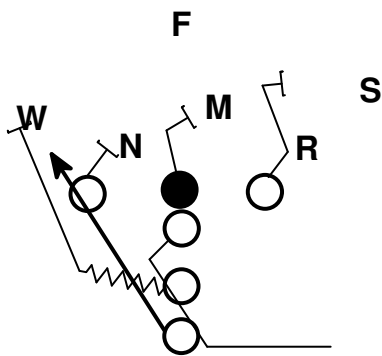

### 30 Series

QB reverse pivot on all plays (Opens away from TBs initial direction)

30 designates that the TB is receiving the ball

Man blocking schemes

Lead - tells the FB that he/she is the lead blocker

### Offensive Numbered Holes

# Offensive Formations

<p>I Formation</p> 	<p>Split</p>
<p>Slot Right</p> 	<p>Split Strong/Weak</p>
<p>Wide Right</p> 	<p>I Strong/Weak</p>
<p>Slot Right Wide Right</p> 	<p>Slot Left Wide Right</p> 
<p>Twin Wide Right</p> 	<p>Spread Double Wide</p> 
<p>Twin Slot Right</p> 	<p>Shotgun Spread Double Slot</p> 
<p>Double Wide</p> 	
<p>Double Slot</p> 	

# Receiver Routes

Route Tree

Other Routes

33 Lead

34 Lead

33 Lead

34 Lead

33 Counter