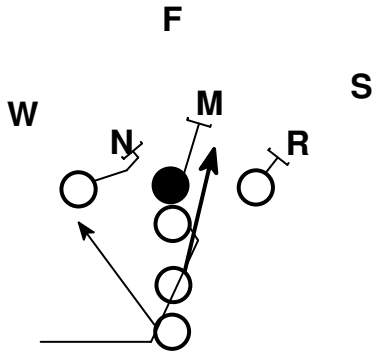

### 30 Series

QB reverse pivot on all plays (Opens away from TBs initial direction)

30 designates that the TB is receiving the ball

Man blocking schemes

Lead - tells the FB that he/she is the lead blocker

### 40 Series

QB opens to play

40 designates that the TB is receiving the ball

Zone blocking schemes

Lead - tells the FB or Slot that he/she is the lead blocker

BOB - tells the FB or Slot to Block on Backside of play

Ace Wide Left 69 (Route)

Ace Wide and Slot Right 50 (Route)

Play Call is Inside Route then Outside

Ace Wide and Slot Left 51 (Route)

Twin Slot Right 50 (Routes) 46

Twin Slot Right 51 (Routes) 46

Twin Slots Right 18 Power Sweep

Twin Slots Right 19 Power Sweep

Twin Slot Right Fake 18 Power Sweep End Around

Twin Slot Left Fake 19 Power Sweep End Around

Twin Wide Right 12 QB Sneak

22 Split Dive

21 Split Dive

33 Split Dive

34 Split Dive