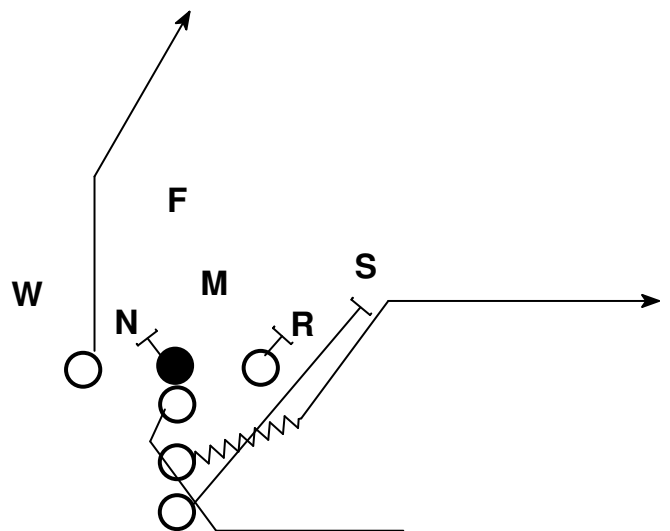

### 30 Series

QB reverse pivot on all plays (Opens away from TBs initial direction)

30 designates that the TB is receiving the ball

Man blocking schemes

Lead - tells the FB that he/she is the lead blocker

### 40 Series

QB opens to play

40 designates that the TB is receiving the ball

Zone blocking schemes

Lead - tells the FB or Slot that he/she is the lead blocker

BOB - tells the FB or Slot to Block on Backside of play

# Receiver Routes

Route Tree

Other Routes

33 Lead

34 Lead

33 Lead

34 Lead

33 Counter

34 Counter

33 Counter

34 Counter

Pro 33 Back Flat

Pro 34 Back Flat

Pro 33 Back Flat End Post

Pro 34 Back Flat End Post

Pro 33 Counter Boot Slam Drag