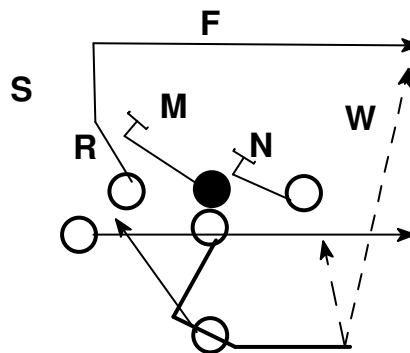

### 30 Series

QB reverse pivot on all plays (Opens away from TBs initial direction)

30 designates that the TB is receiving the ball

Man blocking schemes

Lead - tells the FB that he/she is the lead blocker

### 40 Series

QB opens to play

40 designates that the TB is receiving the ball

Zone blocking schemes

Lead - tells the FB or Slot that he/she is the lead blocker

BOB - tells the FB or Slot to Block on Backside of play

Slot Left 43 Lead

Slot Right 44 Bob

Slot Left 43 Bob

Pro 44 Shovel Drag

Pro 43 Shovel Drag

Ace Wide Right 60 (Route)

Ace Wide Left 61 (Route)

Ace Wide Right 68 (Route)

Ace Wide Left 69 (Route)

Ace Wide and Slot Right 50 (Route)

Play Call is Inside Route then Outside

Ace Wide and Slot Left 51 (Route)

Twin Slot Right 50 (Routes) 46

Twin Slot Right 51 (Routes) 46

Twin Slots Right 18 Power Sweep