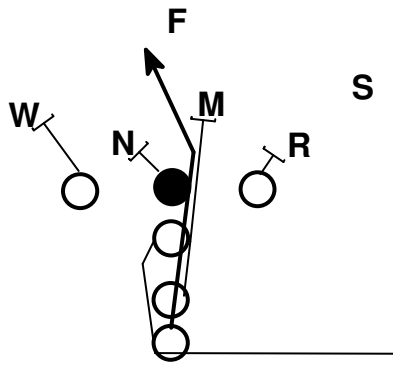

### 30 Series

QB reverse pivot on all plays (Opens away from TBs initial direction)

30 designates that the TB is receiving the ball

Man blocking schemes

Lead - tells the FB that he/she is the lead blocker

### 40 Series

QB opens to play

40 designates that the TB is receiving the ball

Zone blocking schemes

Lead - tells the FB or Slot that he/she is the lead blocker

BOB - tells the FB or Slot to Block on Backside of play

Pro 34 Counter Boot Slam Drag

39 Toss

38 Toss

Ace Wide Left 39 Toss Crack

Ace Wide Right 38 Toss Crack

32 Lead

31 Lead

Slot Right 44 Lead

Slot Left 43 Lead

Slot Right 44 Bob

Slot Left 43 Bob

Pro 44 Shovel Drag

Pro 43 Shovel Drag

Ace Wide Right 60 (Route)

Ace Wide Left 61 (Route)

Ace Wide Right 68 (Route)