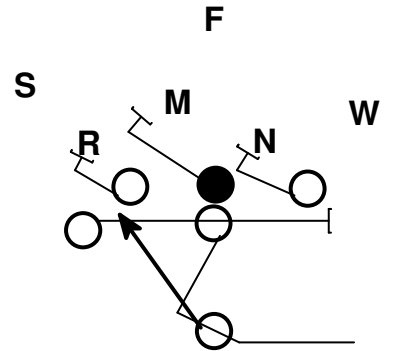

### 30 Series

QB reverse pivot on all plays (Opens away from TBs initial direction)

30 designates that the TB is receiving the ball

Man blocking schemes

Lead - tells the FB that he/she is the lead blocker

### 40 Series

QB opens to play

40 designates that the TB is receiving the ball

Zone blocking schemes

Lead - tells the FB or Slot that he/she is the lead blocker

BOB - tells the FB or Slot to Block on Backside of play

Pro 34 Counter Boot Slam Drag

39 Toss

38 Toss

Ace Wide Left 39 Toss Crack

Ace Wide Right 38 Toss Crack

32 Lead

31 Lead

Slot Right 44 Lead

Slot Left 43 Lead

Slot Right 44 Bob

Slot Left 43 Bob

Pro 44 Shovel Drag

Pro 43 Shovel Drag

Ace Wide Right 60 (Route)

Ace Wide Left 61 (Route)

Ace Wide Right 68 (Route)