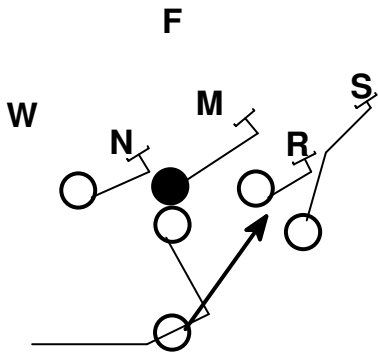

### 30 Series

QB reverse pivot on all plays (Opens away from TBs initial direction)

30 designates that the TB is receiving the ball

Man blocking schemes

Lead - tells the FB that he/she is the lead blocker

### 40 Series

QB opens to play

40 designates that the TB is receiving the ball

Zone blocking schemes

Lead - tells the FB or Slot that he/she is the lead blocker

BOB - tells the FB or Slot to Block on Backside of play

Pro 34 Counter Boot Slam Drag

39 Toss

38 Toss

Ace Wide Left 39 Toss Crack

Ace Wide Right 38 Toss Crack

32 Lead

31 Lead

Slot Right 44 Lead

Slot Left 43 Lead

Slot Right 44 Bob

Slot Left 43 Bob

Pro 44 Shovel Drag

Pro 43 Shovel Drag

Ace Wide Right 60 (Route)

Ace Wide Left 61 (Route)

Ace Wide Right 68 (Route)