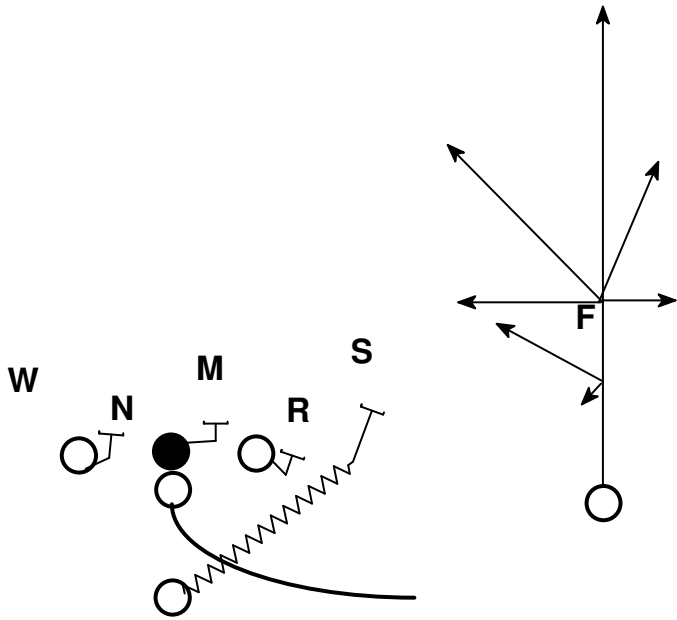

### 30 Series

QB reverse pivot on all plays (Opens away from TBs initial direction)

30 designates that the TB is receiving the ball

Man blocking schemes

Lead - tells the FB that he/she is the lead blocker

### 40 Series

QB opens to play

40 designates that the TB is receiving the ball

Zone blocking schemes

Lead - tells the FB or Slot that he/she is the lead blocker

BOB - tells the FB or Slot to Block on Backside of play

Slot Left 43 Lead

Slot Right 44 Bob

Slot Left 43 Bob

Pro 44 Shovel Drag

Pro 43 Shovel Drag

Ace Wide Right 60 (Route)

Ace Wide Left 61 (Route)

Ace Wide Right 68 (Route)

Ace Wide Left 69 (Route)

Ace Wide and Slot Right 50 (Route)

Play Call is Inside Route then Outside

Ace Wide and Slot Left 51 (Route)

Twin Slot Right 50 (Routes) 46

Twin Slot Right 51 (Routes) 46

Twin Slots Right 18 Power Sweep