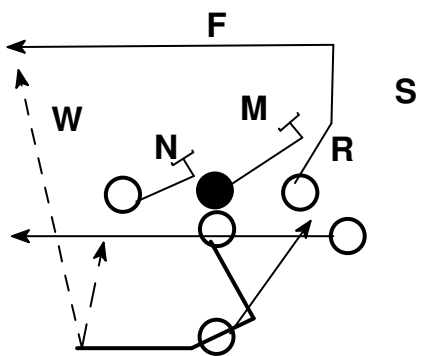

### 30 Series

QB reverse pivot on all plays (Opens away from TBs initial direction)

30 designates that the TB is receiving the ball

Man blocking schemes

Lead - tells the FB that he/she is the lead blocker

Slot Left 43 Lead

Slot Right 44 Bob

Slot Left 43 Bob

Pro 44 Shovel Drag

Pro 43 Shovel Drag

Ace Wide Right 60 (Route)

Ace Wide Left 61 (Route)

Ace Wide Right 68 (Route)

Ace Wide Left 69 (Route)

Ace Wide and Slot Right 50 (Route)

Play Call is Inside Route then Outside

Ace Wide and Slot Left 51 (Route)

Twin Slot Right 50 (Routes) 46

Twin Slot Right 51 (Routes) 46

Twin Slots Right 18 Power Sweep

Twin Slots Right 19 Power Sweep

Twin Slot Right Fake 18 Power Sweep End Around

Twin Slot Left Fake 19 Power Sweep End Around

Twin Wide Right 12 QB Sneak

22 Split Dive

21 Split Dive

33 Split Dive

34 Split Dive