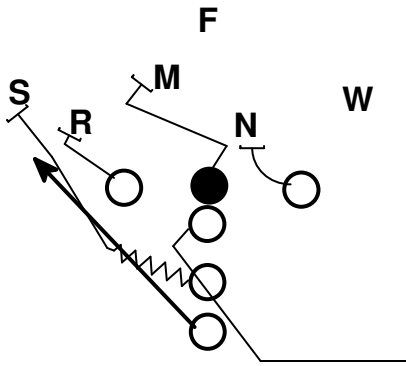

### 30 Series

QB reverse pivot on all plays (Opens away from TBs initial direction)

30 designates that the TB is receiving the ball

Man blocking schemes

Lead - tells the FB that he/she is the lead blocker

### Offensive Numbered Holes

# Offensive Formations

<p>I Formation</p> 	<p>Split</p>
<p>Slot Right</p> 	<p>Split Strong/Weak</p>
<p>Wide Right</p> 	<p>I Strong/Weak</p>
<p>Slot Right Wide Right</p> 	<p>Slot Left Wide Right</p> 
<p>Twin Wide Right</p> 	<p>Spread Double Wide</p> 
<p>Twin Slot Right</p> 	<p>Shotgun Spread Double Slot</p> 
<p>Double Wide</p> 	
<p>Double Slot</p> 	

# Receiver Routes

Route Tree

Other Routes

33 Lead

34 Lead

33 Lead

34 Lead

33 Counter