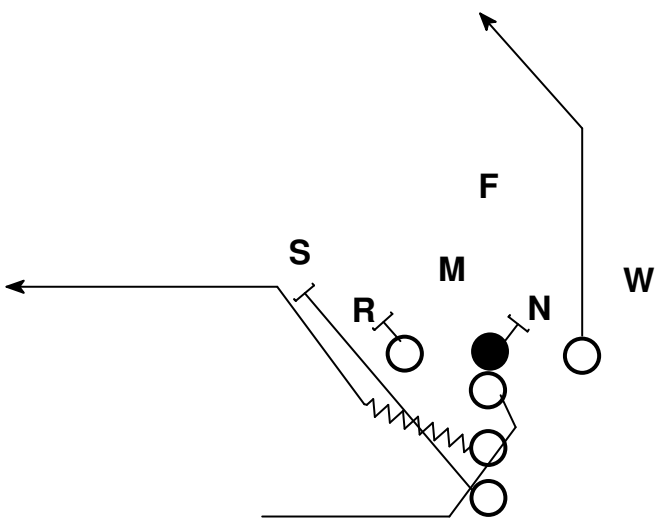

### 30 Series

QB reverse pivot on all plays (Opens away from TBs initial direction)

30 designates that the TB is receiving the ball

Man blocking schemes

Lead - tells the FB that he/she is the lead blocker

### 40 Series

QB opens to play

40 designates that the TB is receiving the ball

Zone blocking schemes

Lead - tells the FB or Slot that he/she is the lead blocker

BOB - tells the FB or Slot to Block on Backside of play

# Receiver Routes

Route Tree

Other Routes

33 Lead

34 Lead

33 Lead

34 Lead

33 Counter

34 Counter

33 Counter

34 Counter

Pro 33 Back Flat

Pro 34 Back Flat

Pro 33 Back Flat End Post

Pro 34 Back Flat End Post

Pro 33 Counter Boot Slam Drag