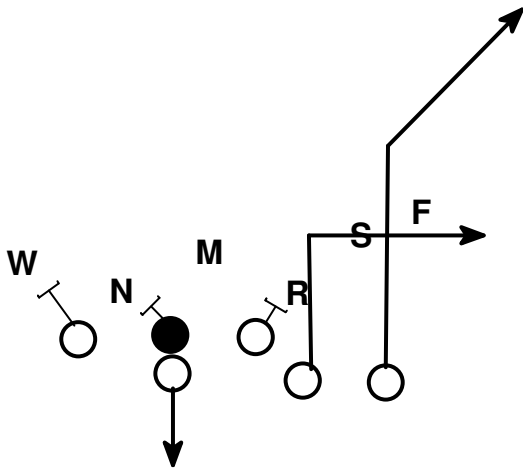

### 30 Series

QB reverse pivot on all plays (Opens away from TBs initial direction)

30 designates that the TB is receiving the ball

Man blocking schemes

Lead - tells the FB that he/she is the lead blocker

Slot Left 43 Lead

Slot Right 44 Bob

Slot Left 43 Bob

Pro 44 Shovel Drag

Pro 43 Shovel Drag

Ace Wide Right 60 (Route)

Ace Wide Left 61 (Route)

Ace Wide Right 68 (Route)

Ace Wide Left 69 (Route)

Ace Wide and Slot Right 50 (Route)

Play Call is Inside Route then Outside

Ace Wide and Slot Left 51 (Route)

Twin Slot Right 50 (Routes) 46

Twin Slot Right 51 (Routes) 46

Twin Slots Right 18 Power Sweep

Twin Slots Right 19 Power Sweep

Twin Slot Right Fake 18 Power Sweep End Around

Twin Slot Left Fake 19 Power Sweep End Around

Twin Wide Right 12 QB Sneak

22 Split Dive

21 Split Dive

33 Split Dive

34 Split Dive