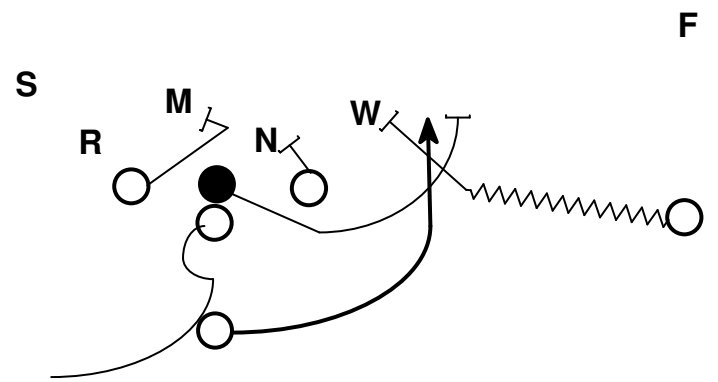

### 30 Series

QB reverse pivot on all plays (Opens away from TBs initial direction)

30 designates that the TB is receiving the ball

Man blocking schemes

Lead - tells the FB that he/she is the lead blocker

Pro 34 Counter Boot Slam Drag

39 Toss

38 Toss

Ace Wide Left 39 Toss Crack

Ace Wide Right 38 Toss Crack

32 Lead

31 Lead

Slot Right 44 Lead

Slot Left 43 Lead

Slot Right 44 Bob

Slot Left 43 Bob

Pro 44 Shovel Drag

Pro 43 Shovel Drag

Ace Wide Right 60 (Route)

Ace Wide Left 61 (Route)

Ace Wide Right 68 (Route)